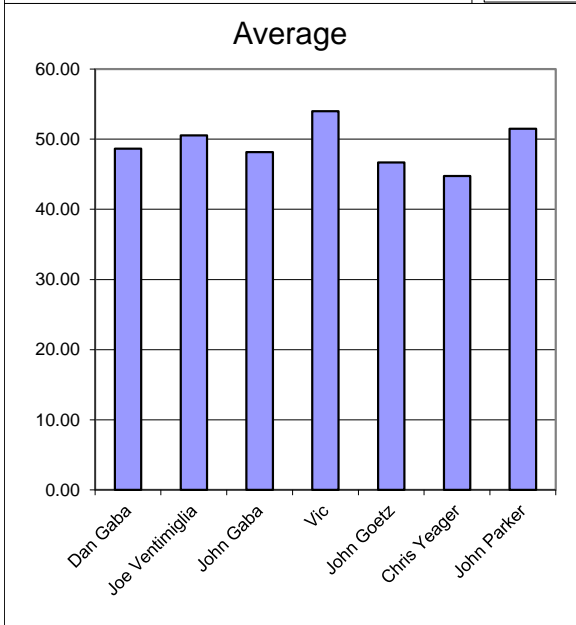

2002 Golf Statistics

6/10/2018

Player	Average	Eagles	Birds	Par	Bogey	Dubs	Other	#	Best	Worst	v. Dan	v. Joe	v. JAG	v. Vic	v. JG	v. JP	v. CY	
Dan Gaba	48.65	0.0%	3.9%	18.3%	35.6%	23.9%	18.3%	20	42	59		-55	+13	-5	+34	-11	+2	-22
Joe Ventimiglia	50.53	0.0%	1.5%	15.6%	36.3%	23.7%	23.0%	15	45	60	55		+33	-3	+14	-4	+17	112
John Gaba	48.18	0.0%	1.3%	22.2%	37.9%	26.1%	12.4%	17	42	58	-13	-33			+21	-10	+5	-30
Vic	54.00	0.0%	0.0%	0.0%	33.3%	33.3%	33.3%	1	54	54	5	3						8
John Goetz	46.67	0.0%	2.5%	21.0%	40.7%	25.9%	9.9%	9	43	51	-34	-14	-21					-69
Chris Yeager	44.75	0.0%	2.8%	30.6%	41.7%	22.2%	2.8%	4	39	49	-2	-17	-5					-24
John Parker	51.50	0.0%	0.0%	11.1%	33.3%	33.3%	22.2%	2	50	53	11	4	10					25

Player	3's	4's	5's	Holes	Strokes	Avg/Hole
Dan Gaba	3.95	5.49	6.79	180	973	5.406
Joe Ventimiglia	4.52	5.75	6.46	135	758	5.615
John Gaba	4.00	5.61	6.18	153	819	5.353
Vic	4.50	6.20	7.00	9	54	6.000
John Goetz	4.00	5.35	6.11	81	420	5.185
Chris Yeager	3.75	5.30	5.38	36	179	4.972
John Parker	3.50	6.09	7.33	18	103	5.722