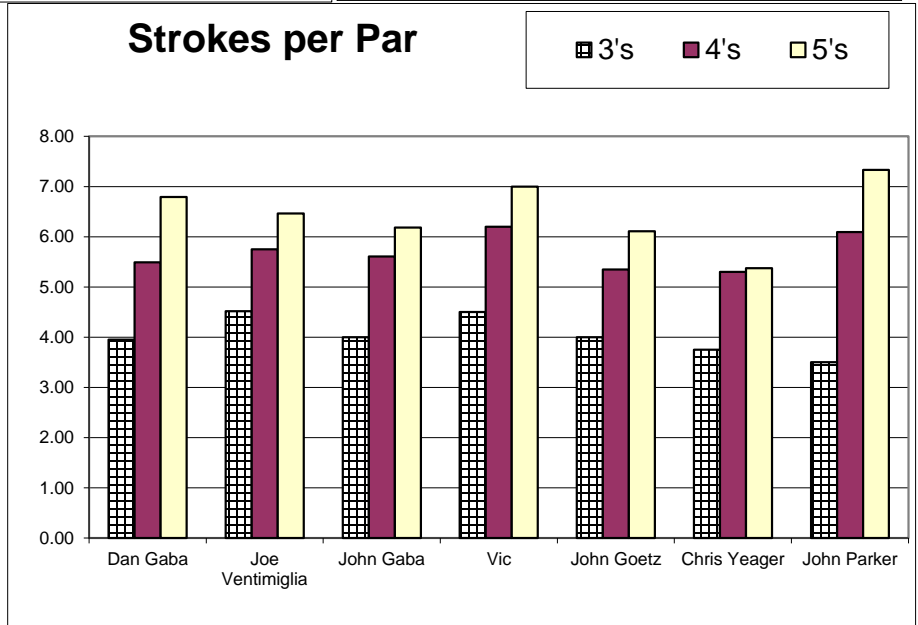

2002 Golf Statistics

6/10/2018

Player	Average	Eagles	Birds	Par	Bogey	Dubs	Other	#	Best	Worst	v. Dan	v. Joe	v. JAG	v. Vic	v. JG	v. JP	v. CY	
Dan Gaba	48.65	0.0%	3.9%	18.3%	35.6%	23.9%	18.3%	20	42	59		-55	+13	-5	+34	-11	+2	-22
Joe Ventimiglia	50.53	0.0%	1.5%	15.6%	36.3%	23.7%	23.0%	15	45	60	55		+33	-3	+14	-4	+17	112
John Gaba	48.18	0.0%	1.3%	22.2%	37.9%	26.1%	12.4%	17	42	58	-13	-33			+21	-10	+5	-30
Vic	54.00	0.0%	0.0%	0.0%	33.3%	33.3%	33.3%	1	54	54	5	3						8
John Goetz	46.67	0.0%	2.5%	21.0%	40.7%	25.9%	9.9%	9	43	51	-34	-14	-21					-69
Chris Yeager	44.75	0.0%	2.8%	30.6%	41.7%	22.2%	2.8%	4	39	49	-2	-17	-5					-24
John Parker	51.50	0.0%	0.0%	11.1%	33.3%	33.3%	22.2%	2	50	53	11	4	10					25

Player	3's	4's	5's	Holes	Strokes	Avg/Hole
Dan Gaba	3.95	5.49	6.79	180	973	5.406
Joe Ventimiglia	4.52	5.75	6.46	135	758	5.615
John Gaba	4.00	5.61	6.18	153	819	5.353
Vic	4.50	6.20	7.00	9	54	6.000
John Goetz	4.00	5.35	6.11	81	420	5.185
Chris Yeager	3.75	5.30	5.38	36	179	4.972
John Parker	3.50	6.09	7.33	18	103	5.722