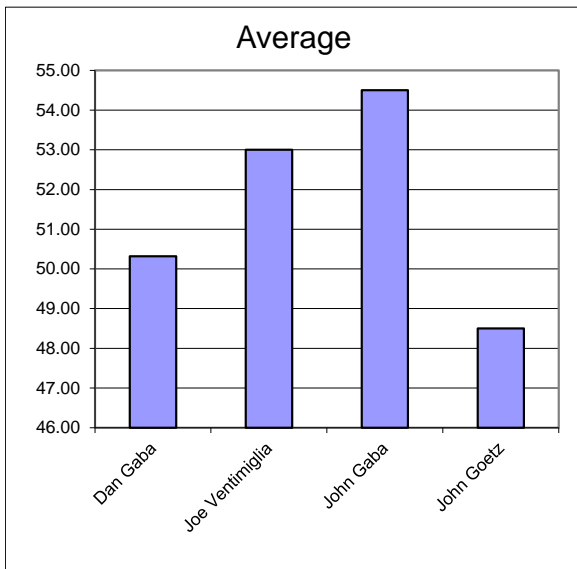

2006 Golf Statistics

6/10/2018

Player	Average	Eagles	Birds	Par	Bogey	Dubs	Other	#	Best	Worst	v. Dan	v. Joe	v. JAG	v. Bryce	v. JG	v. Gerry	v. CY	
Dan Gaba	50.32	0.0%	1.8%	16.4%	34.5%	26.3%	21.1%	19	40	58		-30	-8	0	+30	0	0	-8
Joe Ventimiglia	53.00	0.0%	2.5%	13.6%	24.7%	28.4%	30.9%	9	47	58	30		+1	0	+21	0	0	52
John Gaba	54.50	0.0%	0.0%	13.9%	19.4%	33.3%	33.3%	4	49	59	8	-1		0	+17	0	0	24
John Goetz	48.50	0.0%	1.1%	15.6%	42.2%	28.9%	12.2%	10	44	58	-30	-21	-17	0		0	0	-68

Player	3's	4's	5's	Holes	Strokes	Avg/Hole	Skins	\$\$\$
Dan Gaba	4.39	5.55	6.95	171	956	5.591		
Joe Ventimiglia	4.67	5.91	7.12	81	477	5.889		
John Gaba	4.50	6.10	7.71	36	218	6.056		
John Goetz	4.35	5.39	6.52	90	485	5.389		