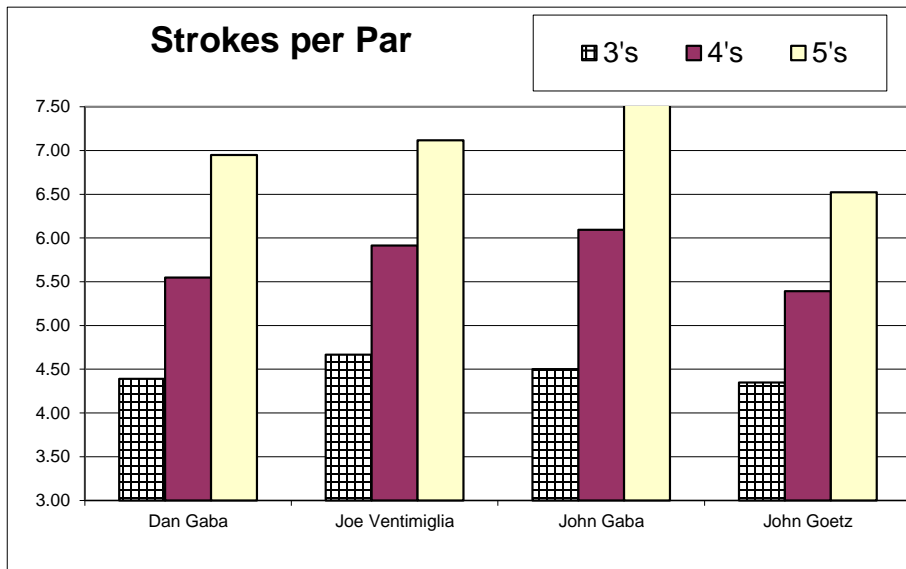

2006 Golf Statistics

6/10/2018

Player	Average	Eagles	Birds	Par	Bogey	Dubs	Other	#	Best	Worst	v. Dan	v. Joe	v. JAG	v. Bryce	v. JG	v. Gerry	v. CY	
Dan Gaba	50.32	0.0%	1.8%	16.4%	34.5%	26.3%	21.1%	19	40	58		-30	-8	0	+30	0	0	-8
Joe Ventimiglia	53.00	0.0%	2.5%	13.6%	24.7%	28.4%	30.9%	9	47	58	30		+1	0	+21	0	0	52
John Gaba	54.50	0.0%	0.0%	13.9%	19.4%	33.3%	33.3%	4	49	59	8	-1		0	+17	0	0	24
John Goetz	48.50	0.0%	1.1%	15.6%	42.2%	28.9%	12.2%	10	44	58	-30	-21	-17	0		0	0	-68

Player	3's	4's	5's	Holes	Strokes	Avg/Hole	Skins	\$\$\$
Dan Gaba	4.39	5.55	6.95	171	956	5.591		
Joe Ventimiglia	4.67	5.91	7.12	81	477	5.889		
John Gaba	4.50	6.10	7.71	36	218	6.056		
John Goetz	4.35	5.39	6.52	90	485	5.389		