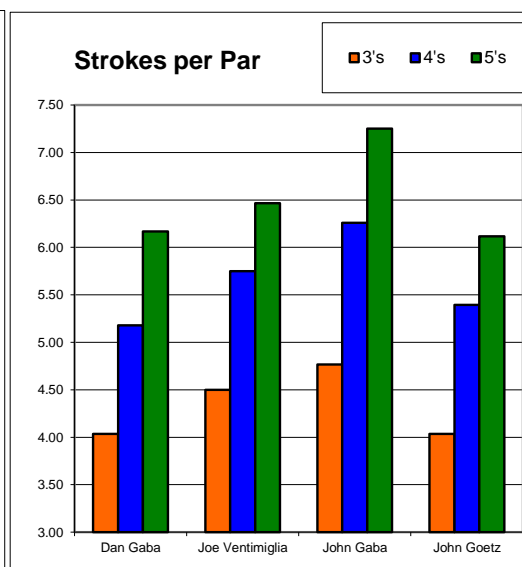

2008 Golf Statistics

6/10/2018

Player	Average	Eagles	Birds	Par	Bogey	Dubs	Other	#	Best	Worst	1	2	3	4	5	6	7	8	9	10	11	12
Dan Gaba	46.09	0.0%	2.3%	24.3%	42.4%	21.7%	9.3%	43	42	51	0	1	7	45	69	34	15	7	2	0	0	0
John Goetz	47.07	0.8%	4.0%	15.9%	42.9%	26.2%	10.3%	14	43	54	0	1	9	29	34	35	12	4	2	0	0	0
Joe Ventimiglia	50.44	0.0%	1.9%	13.6%	37.0%	25.9%	21.6%	18	43	60	0	0	7	30	48	33	31	10	1	0	1	1
John Gaba	54.93	0.0%	0.0%	7.4%	31.1%	23.0%	38.5%	15	46	64	0	0	3	18	32	27	30	18	5	1	0	1
Johnny Schmidt	51.88	0.0%	1.4%	13.9%	34.0%	24.3%	26.4%	16	44	61	0	0	5	24	39	38	15	19	3	0	0	1
Greg	57.50	0.0%	0.0%	5.6%	22.2%	22.2%	50.0%	2	55	60	0	0	1	1	3	5	3	4	0	1	0	0

Player	3's	4's	5's	Holes	Strokes	Avg/Hole	Skins	\$\$\$
Dan Gaba	4.03	5.18	6.17	387	1982	5.121		
Joe Ventimiglia	4.50	5.75	6.47	162	908	5.605		
John Gaba	4.77	6.26	7.25	135	824	6.104		
John Goetz	4.03	5.39	6.12	126	659	5.230		