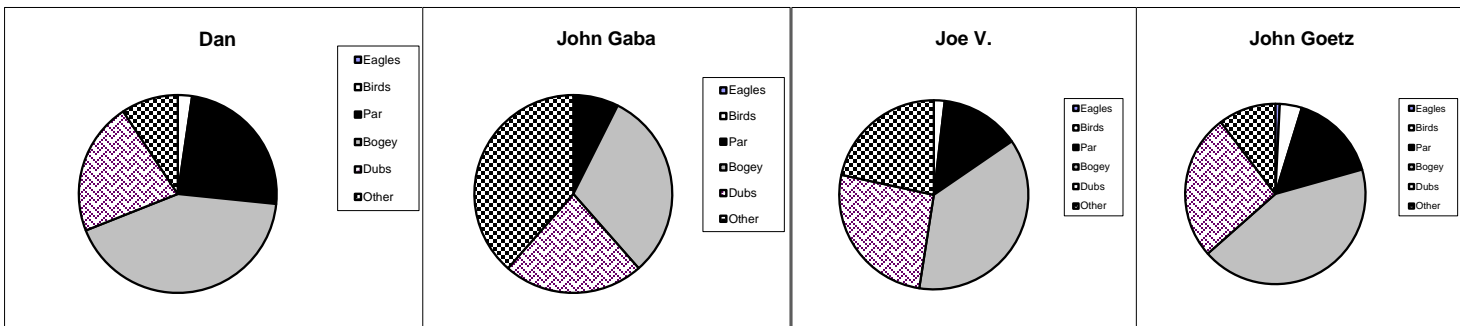

2008 Golf Statistics

6/10/2018

Player	Average	Eagles	Birds	Par	Bogey	Dubs	Other	#	Best	Worst	1	2	3	4	5	6	7	8	9	10	11	12
Dan Gaba	46.09	0.0%	2.3%	24.3%	42.4%	21.7%	9.3%	43	42	51	0	1	7	45	69	34	15	7	2	0	0	0
John Goetz	47.07	0.8%	4.0%	15.9%	42.9%	26.2%	10.3%	14	43	54	0	1	9	29	34	35	12	4	2	0	0	0
Joe Ventimiglia	50.44	0.0%	1.9%	13.6%	37.0%	25.9%	21.6%	18	43	60	0	0	7	30	48	33	31	10	1	0	1	1
John Gaba	54.93	0.0%	0.0%	7.4%	31.1%	23.0%	38.5%	15	46	64	0	0	3	18	32	27	30	18	5	1	0	1
Johnny Schmidt	51.88	0.0%	1.4%	13.9%	34.0%	24.3%	26.4%	16	44	61	0	0	5	24	39	38	15	19	3	0	0	1
Greg	57.50	0.0%	0.0%	5.6%	22.2%	22.2%	50.0%	2	55	60	0	0	1	1	3	5	3	4	0	1	0	0

Player	3's	4's	5's	Holes	Strokes	Avg/Hole	Skins	\$\$\$
Dan Gaba	4.03	5.18	6.17	387	1982	5.121		
Joe Ventimiglia	4.50	5.75	6.47	162	908	5.605		
John Gaba	4.77	6.26	7.25	135	824	6.104		
John Goetz	4.03	5.39	6.12	126	659	5.230		