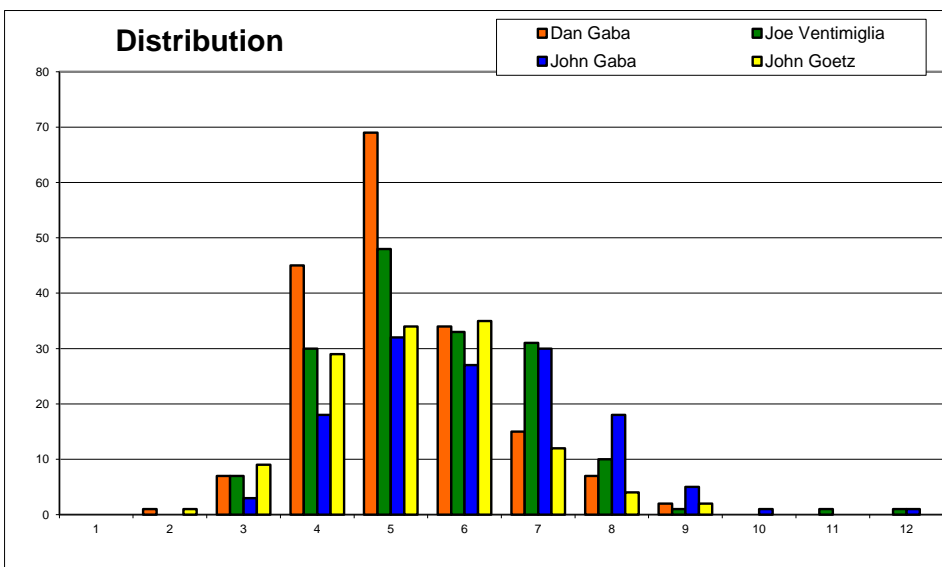

2008 Golf Statistics

6/10/2018

Player	Average	Eagles	Birds	Par	Bogey	Dubs	Other	#	Best	Worst	1	2	3	4	5	6	7	8	9	10	11	12
Dan Gaba	46.09	0.0%	2.3%	24.3%	42.4%	21.7%	9.3%	43	42	51	0	1	7	45	69	34	15	7	2	0	0	0
John Goetz	47.07	0.8%	4.0%	15.9%	42.9%	26.2%	10.3%	14	43	54	0	1	9	29	34	35	12	4	2	0	0	0
Joe Ventimiglia	50.44	0.0%	1.9%	13.6%	37.0%	25.9%	21.6%	18	43	60	0	0	7	30	48	33	31	10	1	0	1	1
John Gaba	54.93	0.0%	0.0%	7.4%	31.1%	23.0%	38.5%	15	46	64	0	0	3	18	32	27	30	18	5	1	0	1
Johnny Schmidt	51.88	0.0%	1.4%	13.9%	34.0%	24.3%	26.4%	16	44	61	0	0	5	24	39	38	15	19	3	0	0	1
Greg	57.50	0.0%	0.0%	5.6%	22.2%	22.2%	50.0%	2	55	60	0	0	1	1	3	5	3	4	0	1	0	0

Player	3's	4's	5's	Holes	Strokes	Avg/Hole	Skins	\$\$\$
Dan Gaba	4.03	5.18	6.17	387	1982	5.121		
Joe Ventimiglia	4.50	5.75	6.47	162	908	5.605		
John Gaba	4.77	6.26	7.25	135	824	6.104		
John Goetz	4.03	5.39	6.12	126	659	5.230		