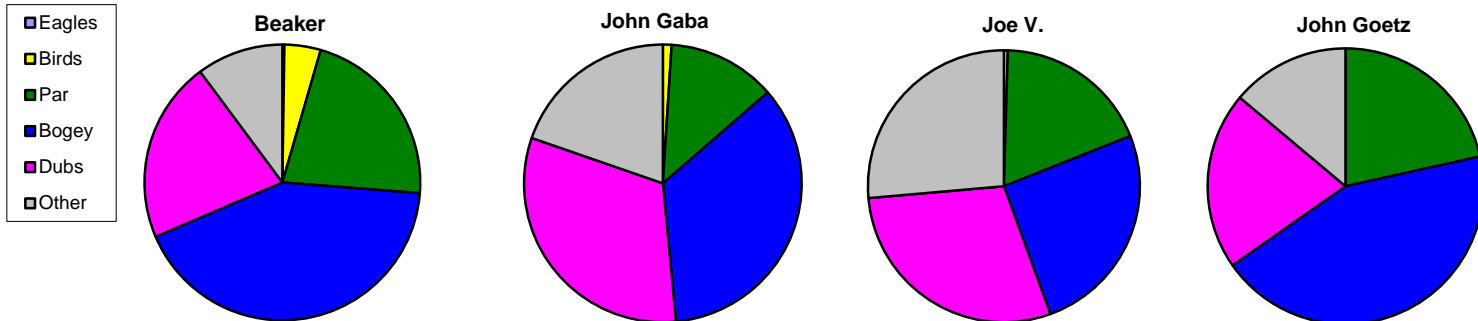

# 2009 Golf Statistics

6/10/2018

Player	Average	Eagles	Birds	Par	Bogey	Dubs	Other	#	Best	Worst	1	2	3	4	5	6	7	8	9	10	11	12
Dan Gaba	46.23	0.2%	4.3%	21.7%	42.3%	21.3%	10.2%	47	40	55	0	1	28	96	140	93	28	13	4	1	1	0
John Goetz	47.81	0.0%	0.0%	21.5%	43.8%	20.8%	13.9%	16	43	57	0	0	10	30	43	39	12	8	2	0	0	0
John Gaba	50.55	0.0%	1.0%	12.6%	34.8%	31.8%	19.7%	22	43	59	0	1	4	31	54	45	29	11	5	0	0	0
Joe V	50.96	0.0%	0.5%	18.5%	25.5%	29.2%	26.4%	24	45	62	0	1	12	26	47	41	28	21	4	0	0	0
Johnny	52.31	0.0%	0.7%	11.1%	34.7%	27.1%	26.4%	16	47	64	0	0	6	18	43	37	22	11	4	1	2	0
Kyle	62.00	0.0%	0.0%	11.1%	0.0%	11.1%	77.8%	1	62	62	0	0	1	0	0	1	5	1	0	1	0	0
Jenny	62.50	0.0%	0.0%	2.8%	13.9%	25.0%	58.3%	4	48	68	0	0	1	3	5	10	3	5	5	1	2	1

Player	3's	4's	5's	Holes	Strokes	Avg/Hole
Dan Gaba	4.20	5.19	5.99	423	2173	5.137
Joe V	4.17	5.83	6.86	216	1223	5.662
John Gaba	4.52	5.62	6.87	198	1112	5.616
John Goetz	4.06	5.45	6.31	144	765	5.313
Jenny	4.92	7.89	8.17	36	250	6.944
Johnny	4.53	5.91	6.90	144	837	5.813