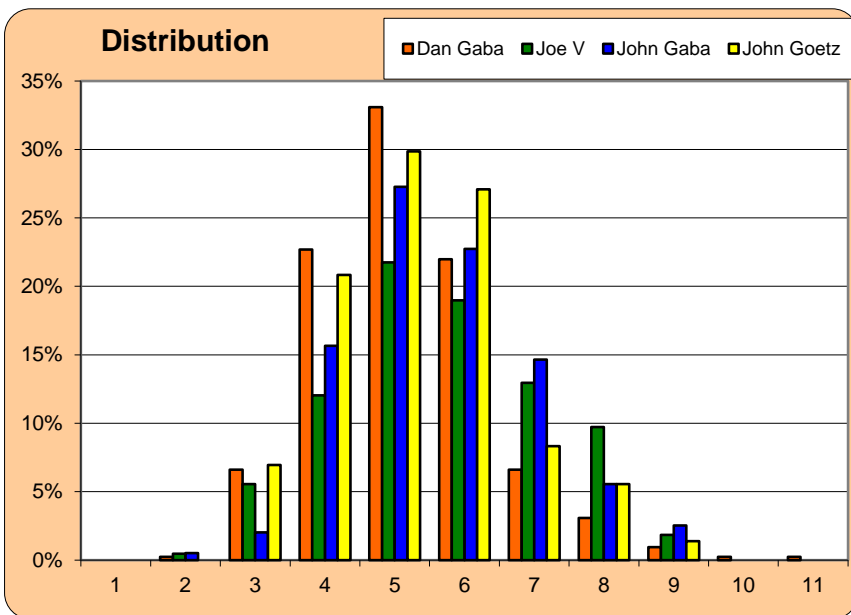

# 2009 Golf Statistics

6/10/2018

Player	Average	Eagles	Birds	Par	Bogey	Dubs	Other	#	Best	Worst	1	2	3	4	5	6	7	8	9	10	11	12
Dan Gaba	46.23	0.2%	4.3%	21.7%	42.3%	21.3%	10.2%	47	40	55	0	1	28	96	140	93	28	13	4	1	1	0
John Goetz	47.81	0.0%	0.0%	21.5%	43.8%	20.8%	13.9%	16	43	57	0	0	10	30	43	39	12	8	2	0	0	0
John Gaba	50.55	0.0%	1.0%	12.6%	34.8%	31.8%	19.7%	22	43	59	0	1	4	31	54	45	29	11	5	0	0	0
Joe V	50.96	0.0%	0.5%	18.5%	25.5%	29.2%	26.4%	24	45	62	0	1	12	26	47	41	28	21	4	0	0	0
Johnny	52.31	0.0%	0.7%	11.1%	34.7%	27.1%	26.4%	16	47	64	0	0	6	18	43	37	22	11	4	1	2	0
Kyle	62.00	0.0%	0.0%	11.1%	0.0%	11.1%	77.8%	1	62	62	0	0	1	0	0	1	5	1	0	1	0	0
Jenny	62.50	0.0%	0.0%	2.8%	13.9%	25.0%	58.3%	4	48	68	0	0	1	3	5	10	3	5	5	1	2	1

Player	3's	4's	5's	Holes	Strokes	Avg/Hole
Dan Gaba	4.20	5.19	5.99	423	2173	5.137
Joe V	4.17	5.83	6.86	216	1223	5.662
John Gaba	4.52	5.62	6.87	198	1112	5.616
John Goetz	4.06	5.45	6.31	144	765	5.313
Jenny	4.92	7.89	8.17	36	250	6.944
Johnny	4.53	5.91	6.90	144	837	5.813