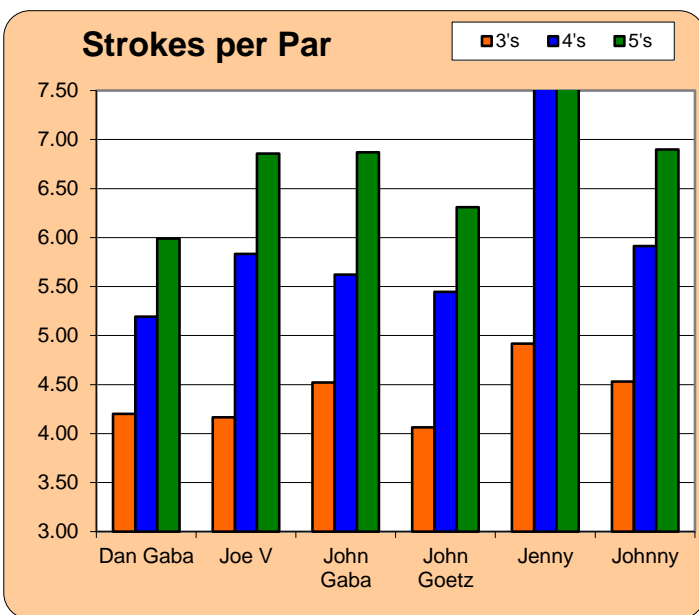

# 2009 Golf Statistics

6/10/2018

Player	Average	Eagles	Birds	Par	Bogey	Dubs	Other	#	Best	Worst	1	2	3	4	5	6	7	8	9	10	11	12
Dan Gaba	46.23	0.2%	4.3%	21.7%	42.3%	21.3%	10.2%	47	40	55	0	1	28	96	140	93	28	13	4	1	1	0
John Goetz	47.81	0.0%	0.0%	21.5%	43.8%	20.8%	13.9%	16	43	57	0	0	10	30	43	39	12	8	2	0	0	0
John Gaba	50.55	0.0%	1.0%	12.6%	34.8%	31.8%	19.7%	22	43	59	0	1	4	31	54	45	29	11	5	0	0	0
Joe V	50.96	0.0%	0.5%	18.5%	25.5%	29.2%	26.4%	24	45	62	0	1	12	26	47	41	28	21	4	0	0	0
Johnny	52.31	0.0%	0.7%	11.1%	34.7%	27.1%	26.4%	16	47	64	0	0	6	18	43	37	22	11	4	1	2	0
Kyle	62.00	0.0%	0.0%	11.1%	0.0%	11.1%	77.8%	1	62	62	0	0	1	0	0	1	5	1	0	1	0	0
Jenny	62.50	0.0%	0.0%	2.8%	13.9%	25.0%	58.3%	4	48	68	0	0	1	3	5	10	3	5	5	1	2	1

Player	3's	4's	5's	Holes	Strokes	Avg/Hole
Dan Gaba	4.20	5.19	5.99	423	2173	5.137
Joe V	4.17	5.83	6.86	216	1223	5.662
John Gaba	4.52	5.62	6.87	198	1112	5.616
John Goetz	4.06	5.45	6.31	144	765	5.313
Jenny	4.92	7.89	8.17	36	250	6.944
Johnny	4.53	5.91	6.90	144	837	5.813