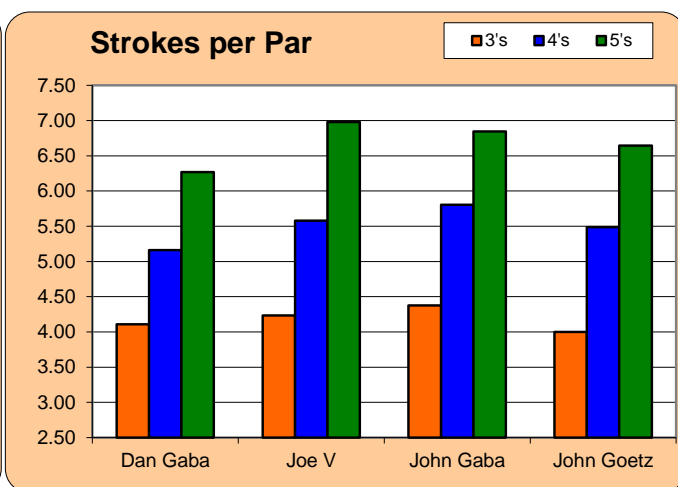

2010 Golf Statistics

6/10/2018

Player	Average	Eagles	Birds	Par	Bogey	Dubs	Other	#	Best	Worst	1	2	3	4	5	6	7	8	9	10	11	12
Dan Gaba	46.23	0.0%	2.2%	23.1%	37.5%	30.8%	6.4%	40	41	53	0	1	25	82	122	86	36	6	2	0	0	0
John Goetz	48.47	0.0%	1.5%	17.0%	42.2%	23.7%	15.6%	15	43	57	0	0	11	25	42	28	20	6	2	1	0	0
John Gaba	51.00	0.0%	0.4%	11.9%	32.5%	32.5%	22.6%	27	46	57	0	1	7	41	64	67	42	17	2	2	0	0
Joe V	49.79	0.0%	0.4%	13.4%	41.0%	26.8%	18.4%	29	43	56	0	0	13	48	77	70	27	19	4	2	1	0
Johnny	49.75	0.0%	0.7%	14.6%	34.0%	29.9%	20.8%	16	42	54	0	0	8	21	45	36	25	9	0	0	0	0
Jim Ryan	48.00	0.0%	0.0%	11.1%	55.6%	27.8%	5.6%	2	47	49	0	0	0	4	7	5	1	1	0	0	0	0
Ian	48.00	0.0%	0.0%	27.8%	33.3%	22.2%	16.7%	2	44	52	0	0	1	5	6	1	3	2	0	0	0	0

Player	3's	4's	5's	Holes	Strokes	Avg/Hole
Dan Gaba	4.11	5.16	6.27	360	1849	5.136
Joe V	4.23	5.58	6.98	261	1444	5.533
John Gaba	4.38	5.80	6.84	243	1377	5.667
John Goetz	4.00	5.49	6.64	135	727	5.385

Match Play - Foursome												
Player	X	W	L	T	Avg	Place				HOLES		
						1st	2nd	3rd	4th	W	L	T
Dan Gaba	19	8	7	4	2.03	9.50	3.00	3.00	3.50	27	56	70
John Goetz	5	1	3	1	2.30	1.00	2.50	0.50	1.00	6	9	12
Joe V	19	3	14	2	2.44	4.00	6.16	5.16	3.66	19	64	70
Jim Ryan	2	0	2	0	2.50	0.00	1.00	1.00		3	8	7
Ian	2	0	1	1	2.75	0.50	0.50		1.00	2	8	8
John Gaba	17	2	13	2	2.76	2.50	3.66	6.16	4.66	16	67	70
Johnny	12	1	9	2	3.00	1.50	2.16	3.16	5.16	8	32	32