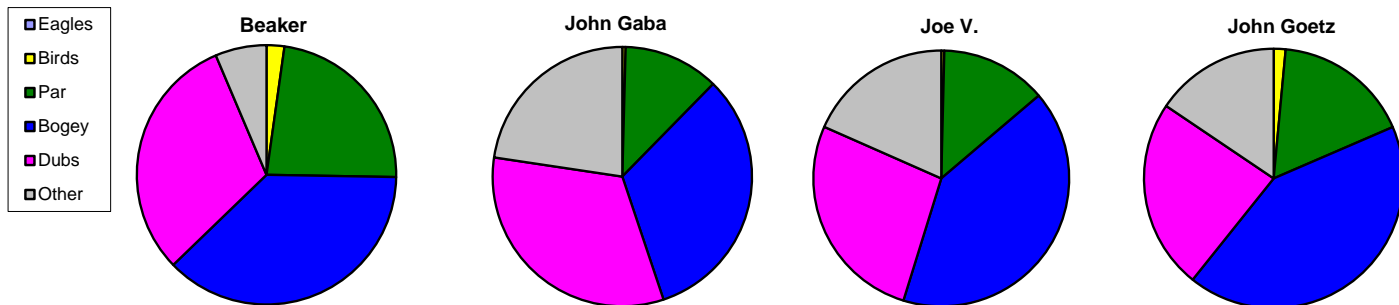

2010 Golf Statistics

6/10/2018

Player	Average	Eagles	Birds	Par	Bogey	Dubs	Other	#	Best	Worst	1	2	3	4	5	6	7	8	9	10	11	12
Dan Gaba	46.23	0.0%	2.2%	23.1%	37.5%	30.8%	6.4%	40	41	53	0	1	25	82	122	86	36	6	2	0	0	0
John Goetz	48.47	0.0%	1.5%	17.0%	42.2%	23.7%	15.6%	15	43	57	0	0	11	25	42	28	20	6	2	1	0	0
John Gaba	51.00	0.0%	0.4%	11.9%	32.5%	32.5%	22.6%	27	46	57	0	1	7	41	64	67	42	17	2	2	0	0
Joe V	49.79	0.0%	0.4%	13.4%	41.0%	26.8%	18.4%	29	43	56	0	0	13	48	77	70	27	19	4	2	1	0
Johnny	49.75	0.0%	0.7%	14.6%	34.0%	29.9%	20.8%	16	42	54	0	0	8	21	45	36	25	9	0	0	0	0
Jim Ryan	48.00	0.0%	0.0%	11.1%	55.6%	27.8%	5.6%	2	47	49	0	0	0	4	7	5	1	1	0	0	0	0
Ian	48.00	0.0%	0.0%	27.8%	33.3%	22.2%	16.7%	2	44	52	0	0	1	5	6	1	3	2	0	0	0	0

Player	3's	4's	5's	Holes	Strokes	Avg/Hole
Dan Gaba	4.11	5.16	6.27	360	1849	5.136
Joe V	4.23	5.58	6.98	261	1444	5.533
John Gaba	4.38	5.80	6.84	243	1377	5.667
John Goetz	4.00	5.49	6.64	135	727	5.385

Match Play - Foursome												
Player	X	W	L	T	Avg	Place				HOLES		
						1st	2nd	3rd	4th	W	L	T
Dan Gaba	19	8	7	4	2.03	9.50	3.00	3.00	3.50	27	56	70
John Goetz	5	1	3	1	2.30	1.00	2.50	0.50	1.00	6	9	12
Joe V	19	3	14	2	2.44	4.00	6.16	5.16	3.66	19	64	70
Jim Ryan	2	0	2	0	2.50	0.00	1.00	1.00		3	8	7
Ian	2	0	1	1	2.75	0.50	0.50		1.00	2	8	8
John Gaba	17	2	13	2	2.76	2.50	3.66	6.16	4.66	16	67	70
Johnny	12	1	9	2	3.00	1.50	2.16	3.16	5.16	8	32	32