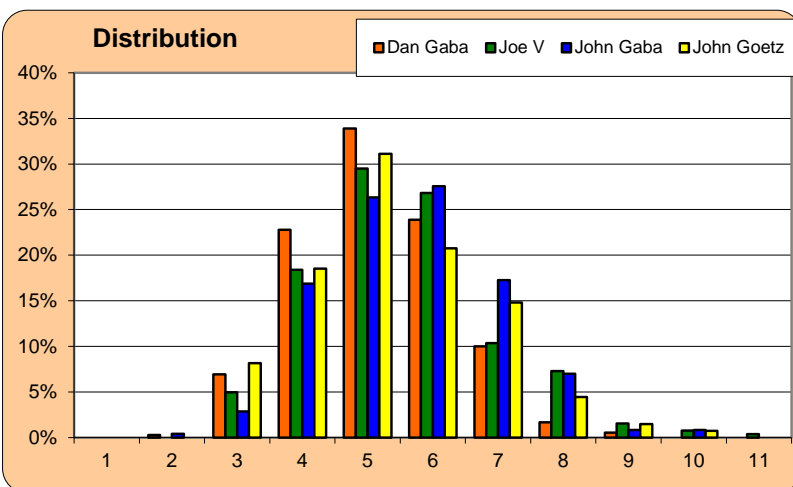

2010 Golf Statistics

6/10/2018

Player	Average	Eagles	Birds	Par	Bogey	Dubs	Other	#	Best	Worst	1	2	3	4	5	6	7	8	9	10	11	12
Dan Gaba	46.23	0.0%	2.2%	23.1%	37.5%	30.8%	6.4%	40	41	53	0	1	25	82	122	86	36	6	2	0	0	0
John Goetz	48.47	0.0%	1.5%	17.0%	42.2%	23.7%	15.6%	15	43	57	0	0	11	25	42	28	20	6	2	1	0	0
John Gaba	51.00	0.0%	0.4%	11.9%	32.5%	32.5%	22.6%	27	46	57	0	1	7	41	64	67	42	17	2	2	0	0
Joe V	49.79	0.0%	0.4%	13.4%	41.0%	26.8%	18.4%	29	43	56	0	0	13	48	77	70	27	19	4	2	1	0
Johnny	49.75	0.0%	0.7%	14.6%	34.0%	29.9%	20.8%	16	42	54	0	0	8	21	45	36	25	9	0	0	0	0
Jim Ryan	48.00	0.0%	0.0%	11.1%	55.6%	27.8%	5.6%	2	47	49	0	0	0	4	7	5	1	1	0	0	0	0
Ian	48.00	0.0%	0.0%	27.8%	33.3%	22.2%	16.7%	2	44	52	0	0	1	5	6	1	3	2	0	0	0	0

Player	3's	4's	5's	Holes	Strokes	Avg/Hole
Dan Gaba	4.11	5.16	6.27	360	1849	5.136
Joe V	4.23	5.58	6.98	261	1444	5.533
John Gaba	4.38	5.80	6.84	243	1377	5.667
John Goetz	4.00	5.49	6.64	135	727	5.385

Match Play - Foursome												
Player	X	W	L	T	Avg	Place				HOLES		
						1st	2nd	3rd	4th	W	L	T
Dan Gaba	19	8	7	4	2.03	9.50	3.00	3.00	3.50	27	56	70
John Goetz	5	1	3	1	2.30	1.00	2.50	0.50	1.00	6	9	12
Joe V	19	3	14	2	2.44	4.00	6.16	5.16	3.66	19	64	70
Jim Ryan	2	0	2	0	2.50	0.00	1.00	1.00		3	8	7
Ian	2	0	1	1	2.75	0.50	0.50		1.00	2	8	8
John Gaba	17	2	13	2	2.76	2.50	3.66	6.16	4.66	16	67	70
Johnny	12	1	9	2	3.00	1.50	2.16	3.16	5.16	8	32	32