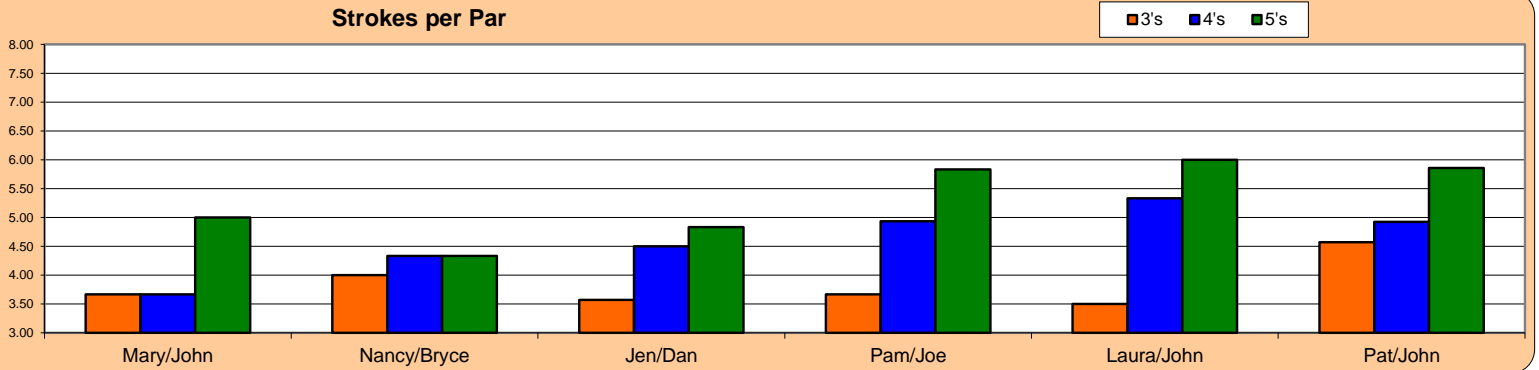

## 2014 Couples Golf Statistics

6/10/2018

Player	Average	#	Best	Worst	3's	4's	5's	Holes	Strokes	Avg/Hole	Eagles	Birds	Par	Bogey	Dubs	Other
Mary/John	37.00	1	37	37	3.67	3.67	5.00	9	37	4.111	0.0%	33.3%	22.2%	44.4%	0.0%	0.0%
Nancy/Bryce	38.00	1	38	38	4.00	4.33	4.33	9	38	4.222	0.0%	22.2%	33.3%	44.4%	0.0%	0.0%
Jen/Dan	39.00	3	36	42	3.57	4.50	4.83	27	117	4.333	0.0%	18.5%	29.6%	48.1%	3.7%	0.0%
Pam/Joe	43.67	3	41	47	3.67	4.93	5.83	27	131	4.852	0.0%	3.7%	22.2%	59.3%	14.8%	0.0%
Laura/John	45.00	1	45	45	3.50	5.33	6.00	9	45	5.000	0.0%	0.0%	11.1%	66.7%	22.2%	0.0%
Pat/John	45.67	3	44	48	4.57	4.92	5.86	27	137	5.074	0.0%	0.0%	25.9%	48.1%	22.2%	3.7%

**Strokes per Par**